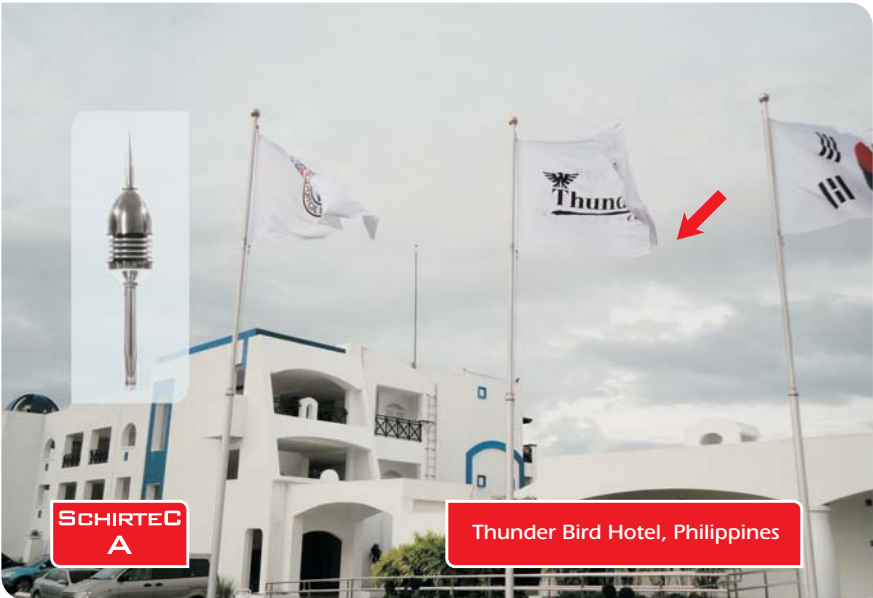

# REFERENCE PICTURES

# REFERENCE PICTURES

REFERENCE PICTURES

SCHIRTEC  
A

La mesa dam pumping station, Philippines

SCHIRTEC  
A

SCHIRTEC  
A

Thunder Bird Hotel, Philippines